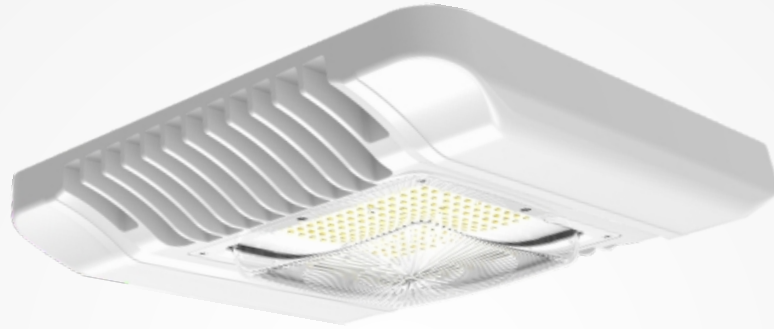

**IP65**

**LED  
CANOPY LIGHT**

**150W**

**specification**

PRODUCT NAME :	CANOPY LIGHT
MODEL NO. :	NX-CP01-150W
SPECIFICATION :	AC100-277V; 150W
WORKING TEMP :	-40-70(°C)
POWER FACTOR :	0.90
CRI(RA) :	> Ra 80
COLOR :	White Color
LIGHT SOURCE :	Lumileds SMD3030
LUMEN :	18000 lm
LIFE TIME :	50000 hrs
BEAM ANGLE :	120°
PRODUCT SIZE :	380*380mm
IP :	IP65
APPLICATION :	Gas Station, Workshop, Warehouse, Garage
WARRANTY :	5 years
STANDARD :	CE, Rohs, Atex, ETL